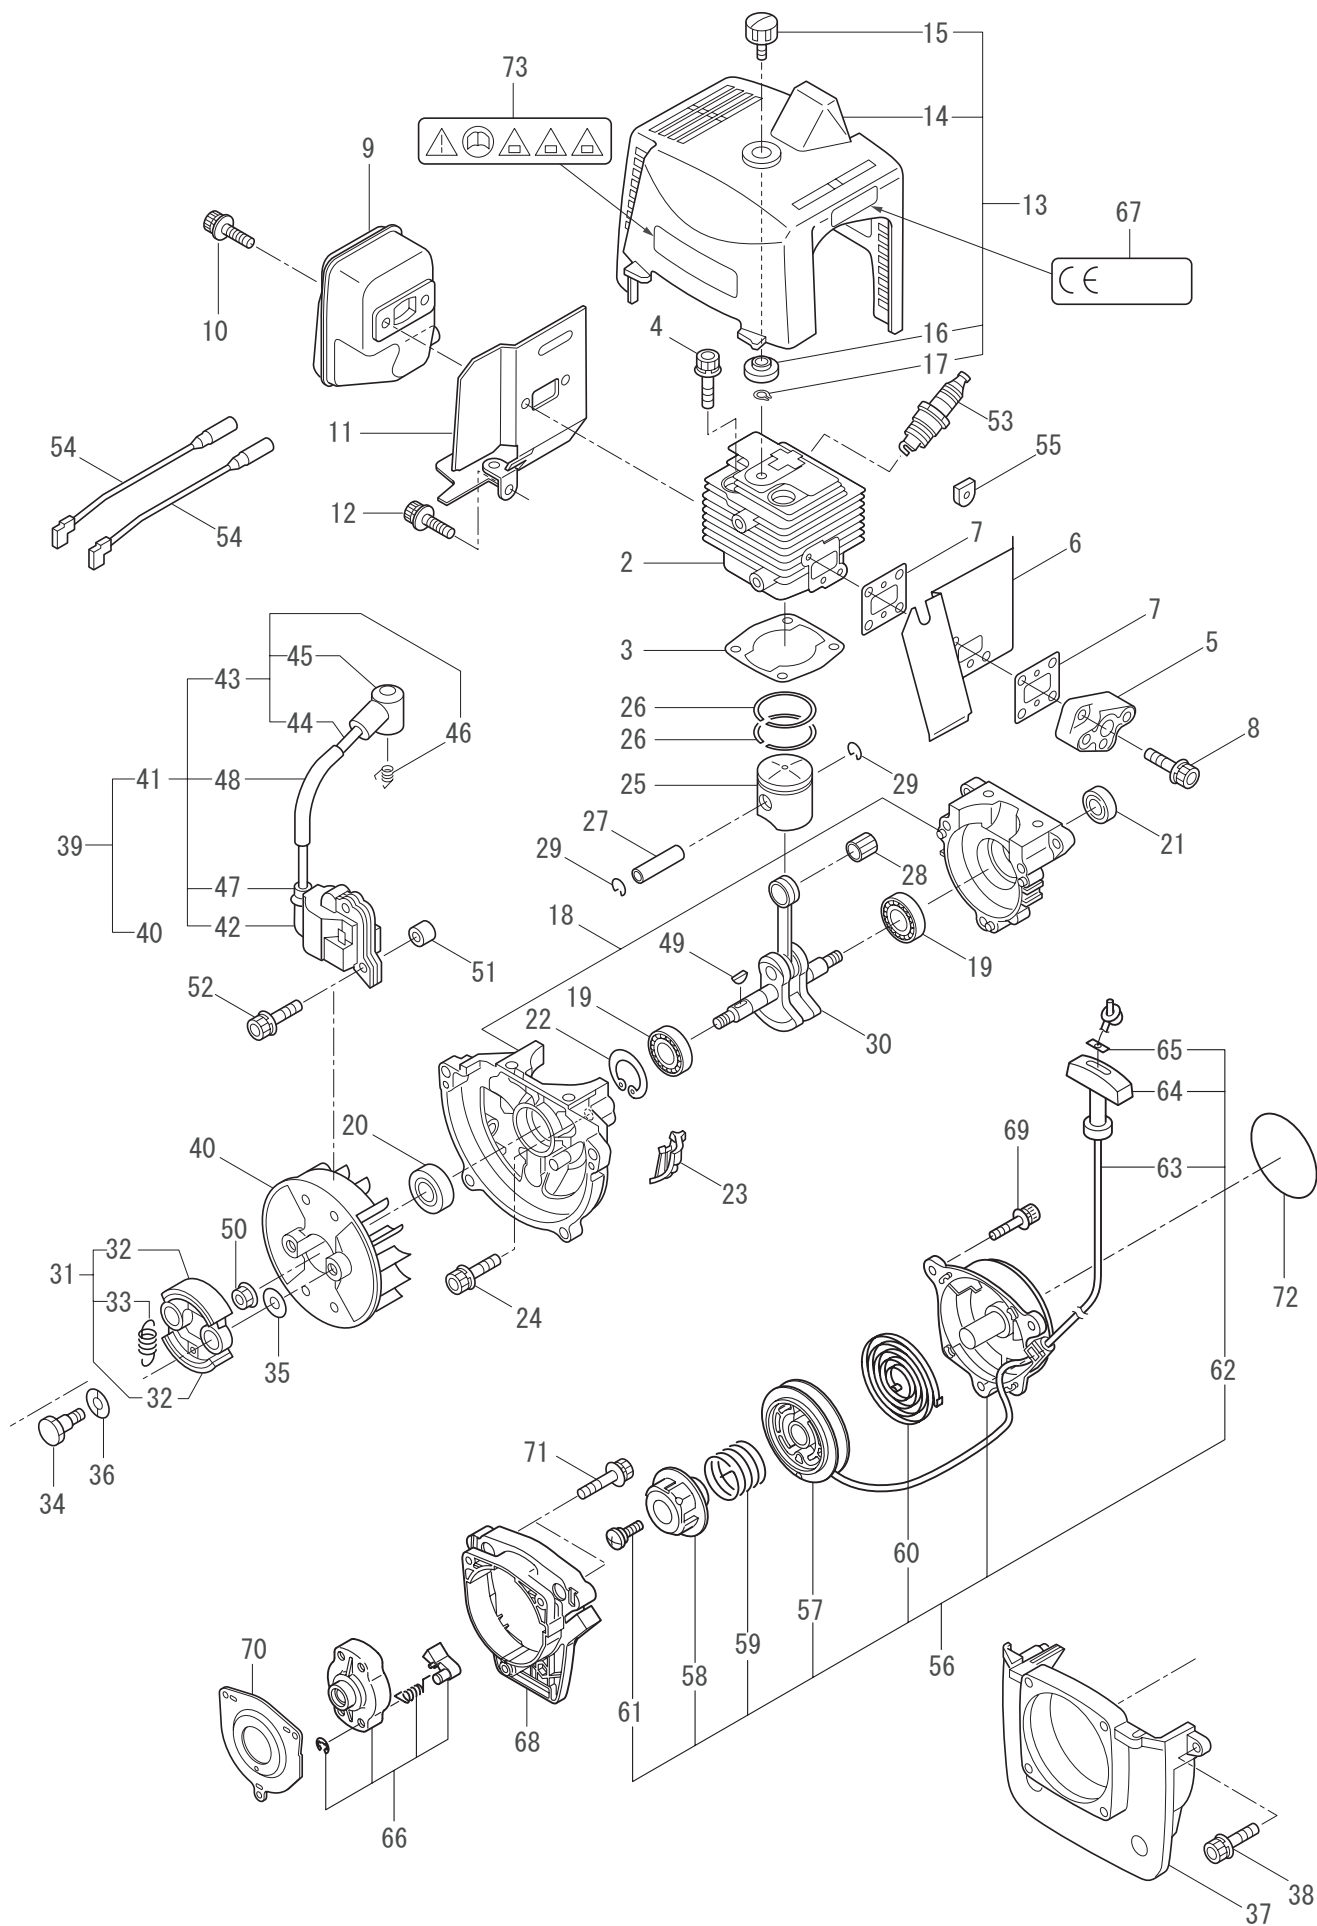

3.MC321RS ENGINE

Ref. No.	Part No.	Part Name	Q'ty	Remarks
3-1	858435	Engine	1	AE320/153
3-2	261360	Cylinder	1	New gasket required
3-3	261528	Gasket	1	
3-4	261250	Cap Screw	4	M5x20
3-5	261938	Insulator	1	New gasket required
3-6	261364	Air Duct	1	
3-7	261171	Gasket	2	
3-8	265924	Cap Screw	2	M5x25
3-9	280619	Muffler	1	
3-10	266402	Cap Screw	2	M5x55
3-11	261833	Gasket	1	
3-12	261607	Cap Screw	1	M5x16
3-13	265304	Top Cover Ass'y	1	Incl.14-17
3-14	265305	Top Cover	1	
3-15	261018	Knob	1	
3-16	261020	Spacer	1	
3-17	261734	Snap Ring	1	#5
3-18	266636	Crankcase	1	
3-19	261384	Bearing	2	#6201C3
3-20	261385	Oil Seal	1	ISCD12327
3-21	261386	Oil Seal	1	ISCD12227
3-22	016732	Snap Ring	1	#32
3-23	265458	Screen	1	
3-24	261612	Cap Screw	3	M5x30
3-25	266980	Piston	1	
3-26	261390	Piston Ring	2	(2)Required
3-27	261555	Piston Pin	1	7x10x31.5L
3-28	261392	Bearing,Needle	1	KBK10x14x12.5x1
3-29	261393	Clip,Piston Pin	2	
3-30	261395	Crankshaft/Conn.Rod Ass'y	1	
3-31	264503	Clutch Ass'y	1	Incl.32,33
3-32	264504	Clutch Shoe	2	(2)Required
3-33	263614	Spring,Clutch	1	
3-34	264505	Bolt	2	
3-35	261189	Washer	2	6x16.5x1.2
3-36	261777	Wave Washer	2	
3-37	281325	Fan Cover	1	
3-38	261250	Cap Screw	4	M5x20
3-39	267391	Magneto Ass'y	1	Incl.40-48
3-40	261356	Rotor/Fan	1	
3-41	267400	Ignition Coil Ass'y	1	Incl.42-48
3-42	267401	Coil	1	
3-43	267403	Spark Plug Wire Ass'y	1	Incl.44-46
3-44	267404	Spark Plug Wire	1	
3-45	261074	Plug Boot	1