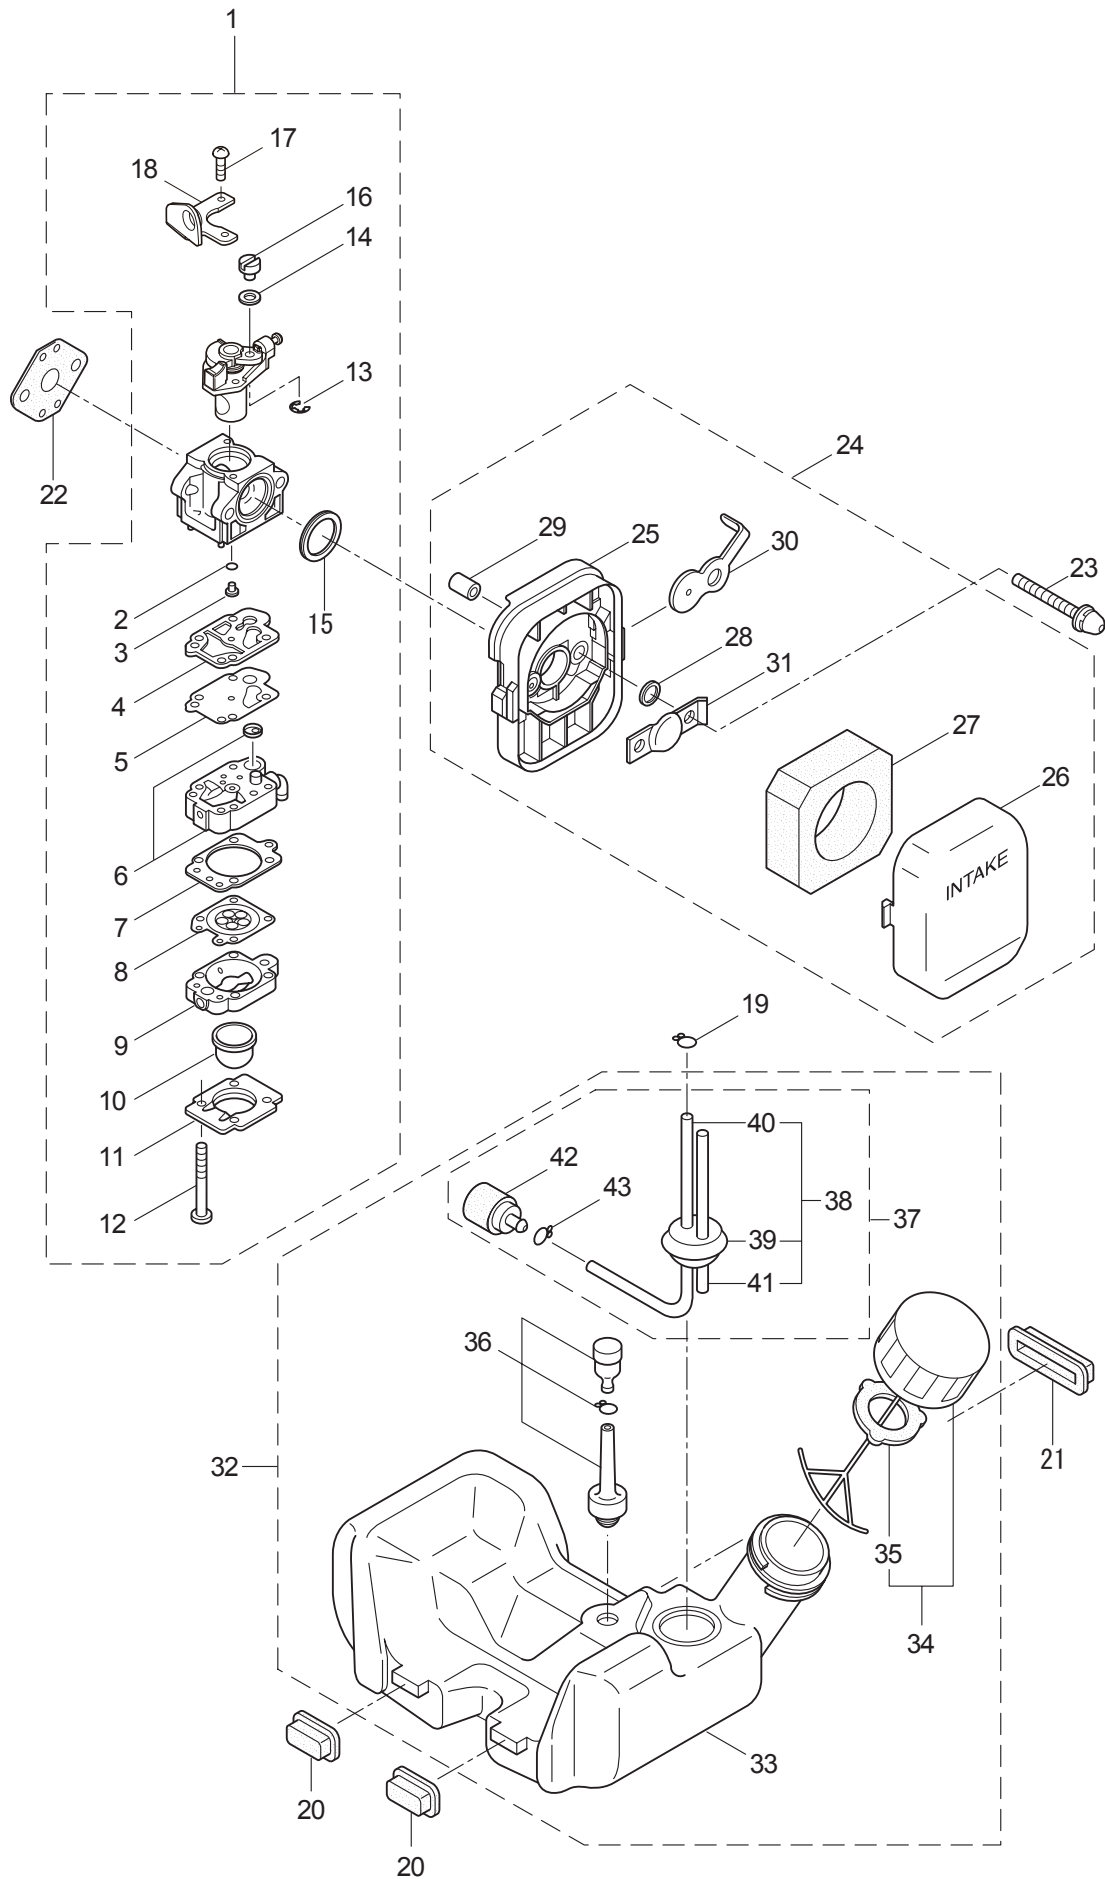

4. MC321RS
CARBURETOR, FUEL TANK

Ref. No.	Part No.	Part Name	Q'ty	Remarks
4-1	284085	Carburetor Ass'y	1	Incl.2-18
4-2	261871	O-Ring	1	
4-3	266175	Main Jet	1	#40.5
4-4	262995	Gasket	1	
4-5	262994	Diaphragm,Fuel Pump	1	
4-6	263739	Pump Body	1	
4-7	262993	Gasket	1	
4-8	261873	Diaphragm,Metering	1	
4-9	262991	Purge Body	1	
4-10	261874	Primer Bulb	1	
4-11	262992	Cover Plate	1	
4-12	262996	Screw	4	
4-13	261876	E-Ring	1	
4-14	264678	Washer	1	
4-15	261657	Packing	1	
4-16	261658	Swivel	1	
4-17	261875	Screw	2	
4-18	264677	Bracket	1	
4-19	261117	Clip	1	
4-20	261118	Pad	2	
4-21	261119	Pad	1	
4-22	261864	Gasket	1	
4-23	264016	Cap Screw	2	M5x60
4-24	262902	Air Filter Ass'y	1	Incl.25-31
4-25	263005	Housing	1	
4-26	262998	Cover	1	
4-27	263006	Element	1	
4-28	263000	Washer	1	
4-29	263001	Sleeve	2	
4-30	263007	Choke Valve	1	
4-31	263003	Plate	1	
4-32	284757	Fuel Tank Ass'y	1	Incl.33-43
4-33	284758	Fuel Tank	1	
4-34	262726	Fuel Tank Cap Ass'y	1	Incl.35
4-35	261105	Gasket	1	
4-36	261696	Breather Ass'y	1	
4-37	265752	Fuel Pipe Pick-up Ass'y	1	Incl.38-43
4-38	264031	Fuel Pipe Ass'y	1	Incl.39-41
4-39	261115	Grommet	1	
4-40	261690	Fuel Pipe	1	160L
4-41	263038	Return Pipe	1	3x6x85L
4-42	264653	Filter Ass'y	1	
4-43	261117	Clip	1