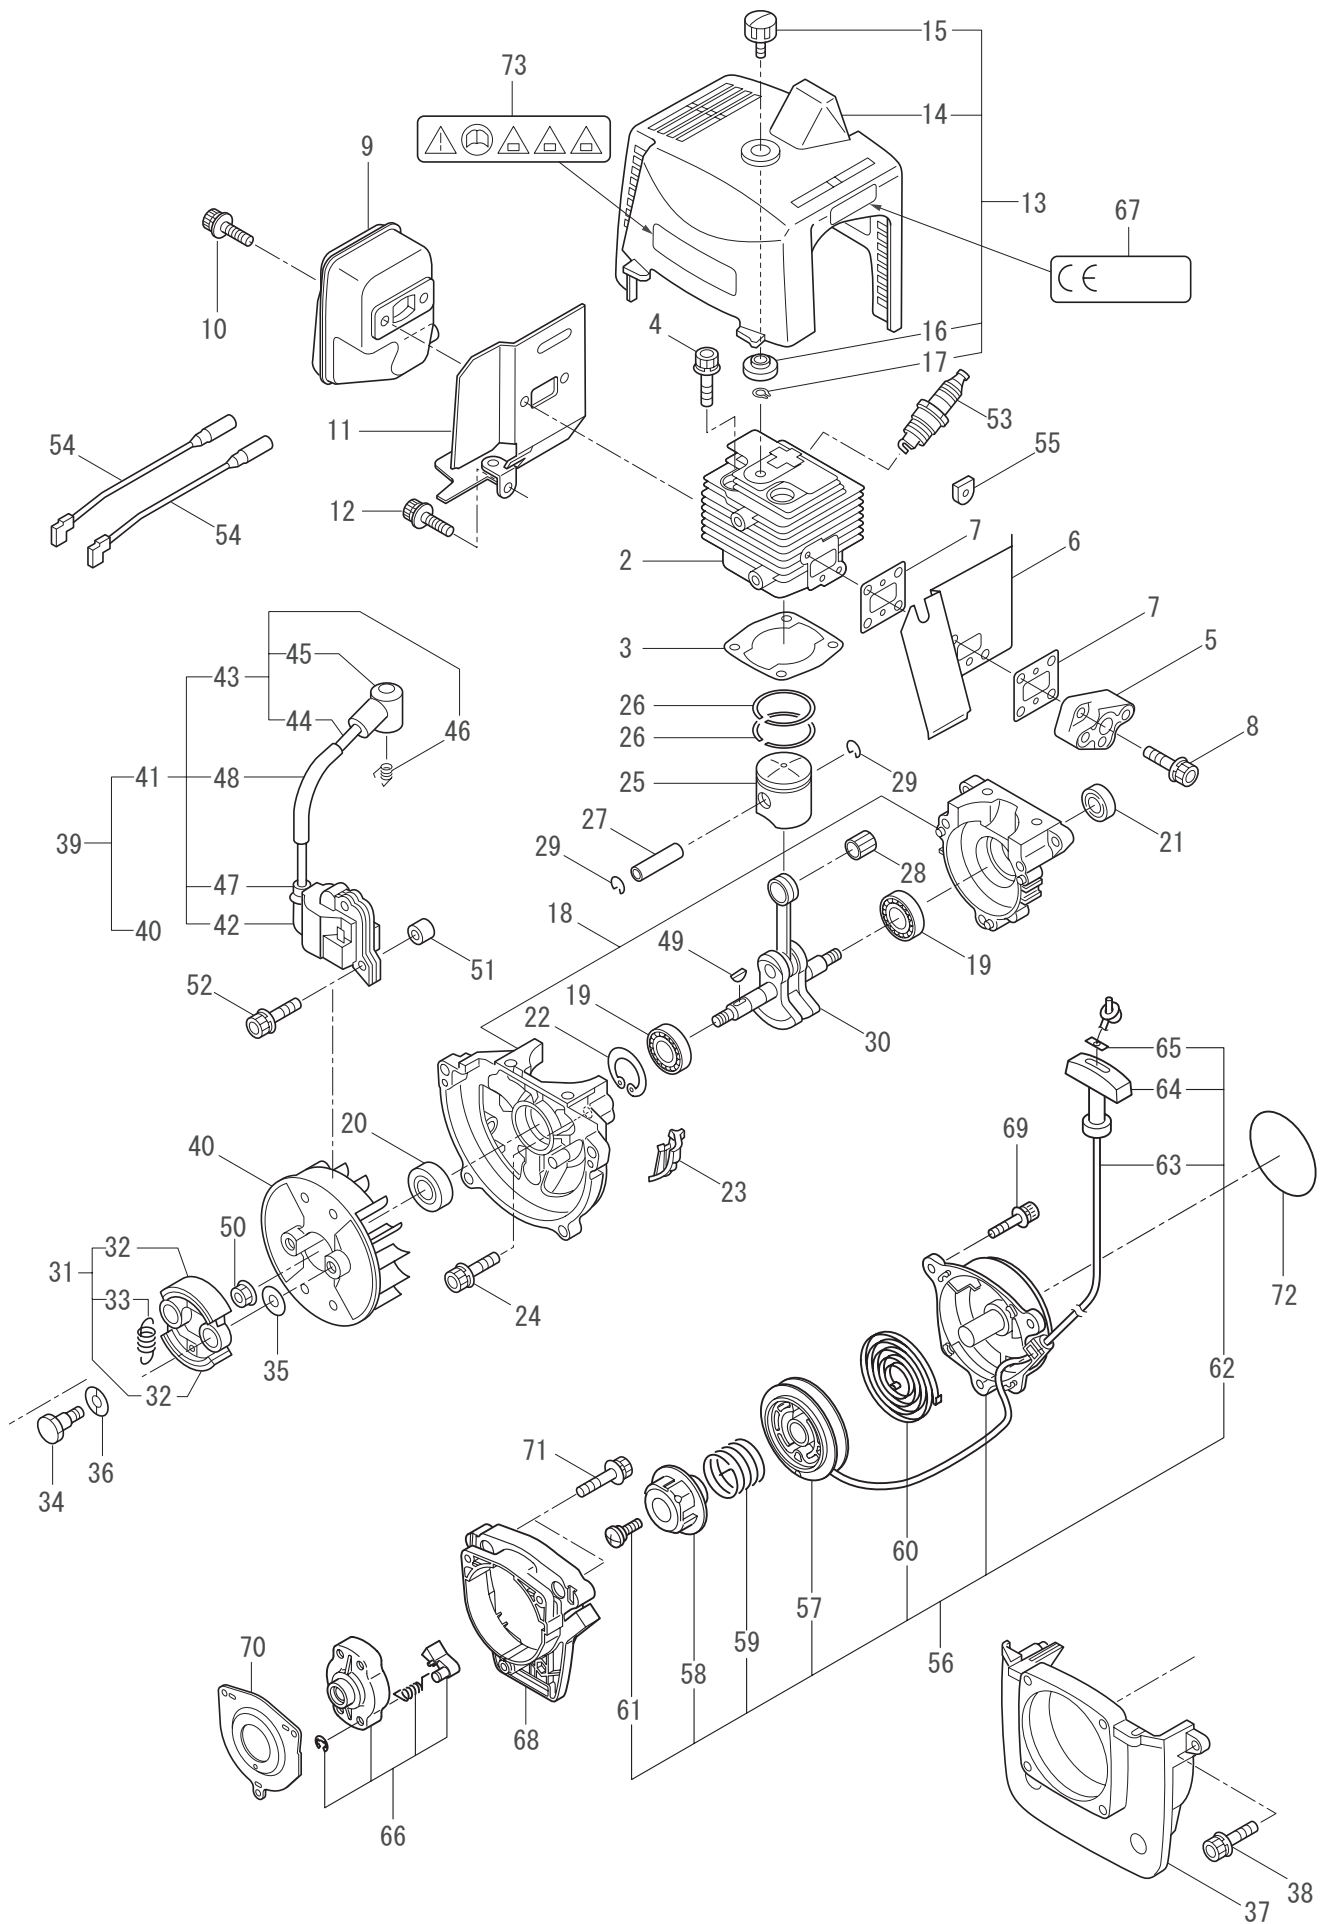

3. MC321RS ENGINE

Ref. No.	Part No.	Part Name	Q'ty	Remarks
3-46	261075	Connector	1	
3-47	261072	Cap	1	
3-48	269418	Insulator	1	
3-49	261076	Woodruff Key	1	3x10
3-50	261417	Nut,Rotor	1	M8
3-51	280381	Spacer	2	
3-52	261256	Cap Screw	2	M4x25
3-53	262483	Spark Plug	1	NGK BPMR6Y
3-54	267492	Lead	2	130L
3-55	261202	Grommet	1	
3-56	283481	Starter Ass'y	1	Incl.57-65
3-57	283504	Reel	1	
3-58	283505	Cam Plate	1	
3-59	283506	Spring	1	
3-60	280931	Spiral Spring	1	
3-61	267213	Screw	1	
3-62	283578	Stater Rope Ass'y	1	Incl.63-65
3-63	283579	Stater Rope	1	
3-64	261725	Starter Grip	1	
3-65	283511	Rope Stopper	1	
3-66	283575	Starter Pawl Ass'y	1	
3-67	267561	Label	1	
3-68	280857	Adapter Ass'y	1	
3-69	269273	Cap Screw	3	M4x20
3-70	264999	Plate	1	
3-71	267290	Cap Screw	3	M5x20
3-72	280859	Label	1	REVERSE2/AE320
3-73	265694	Label	1