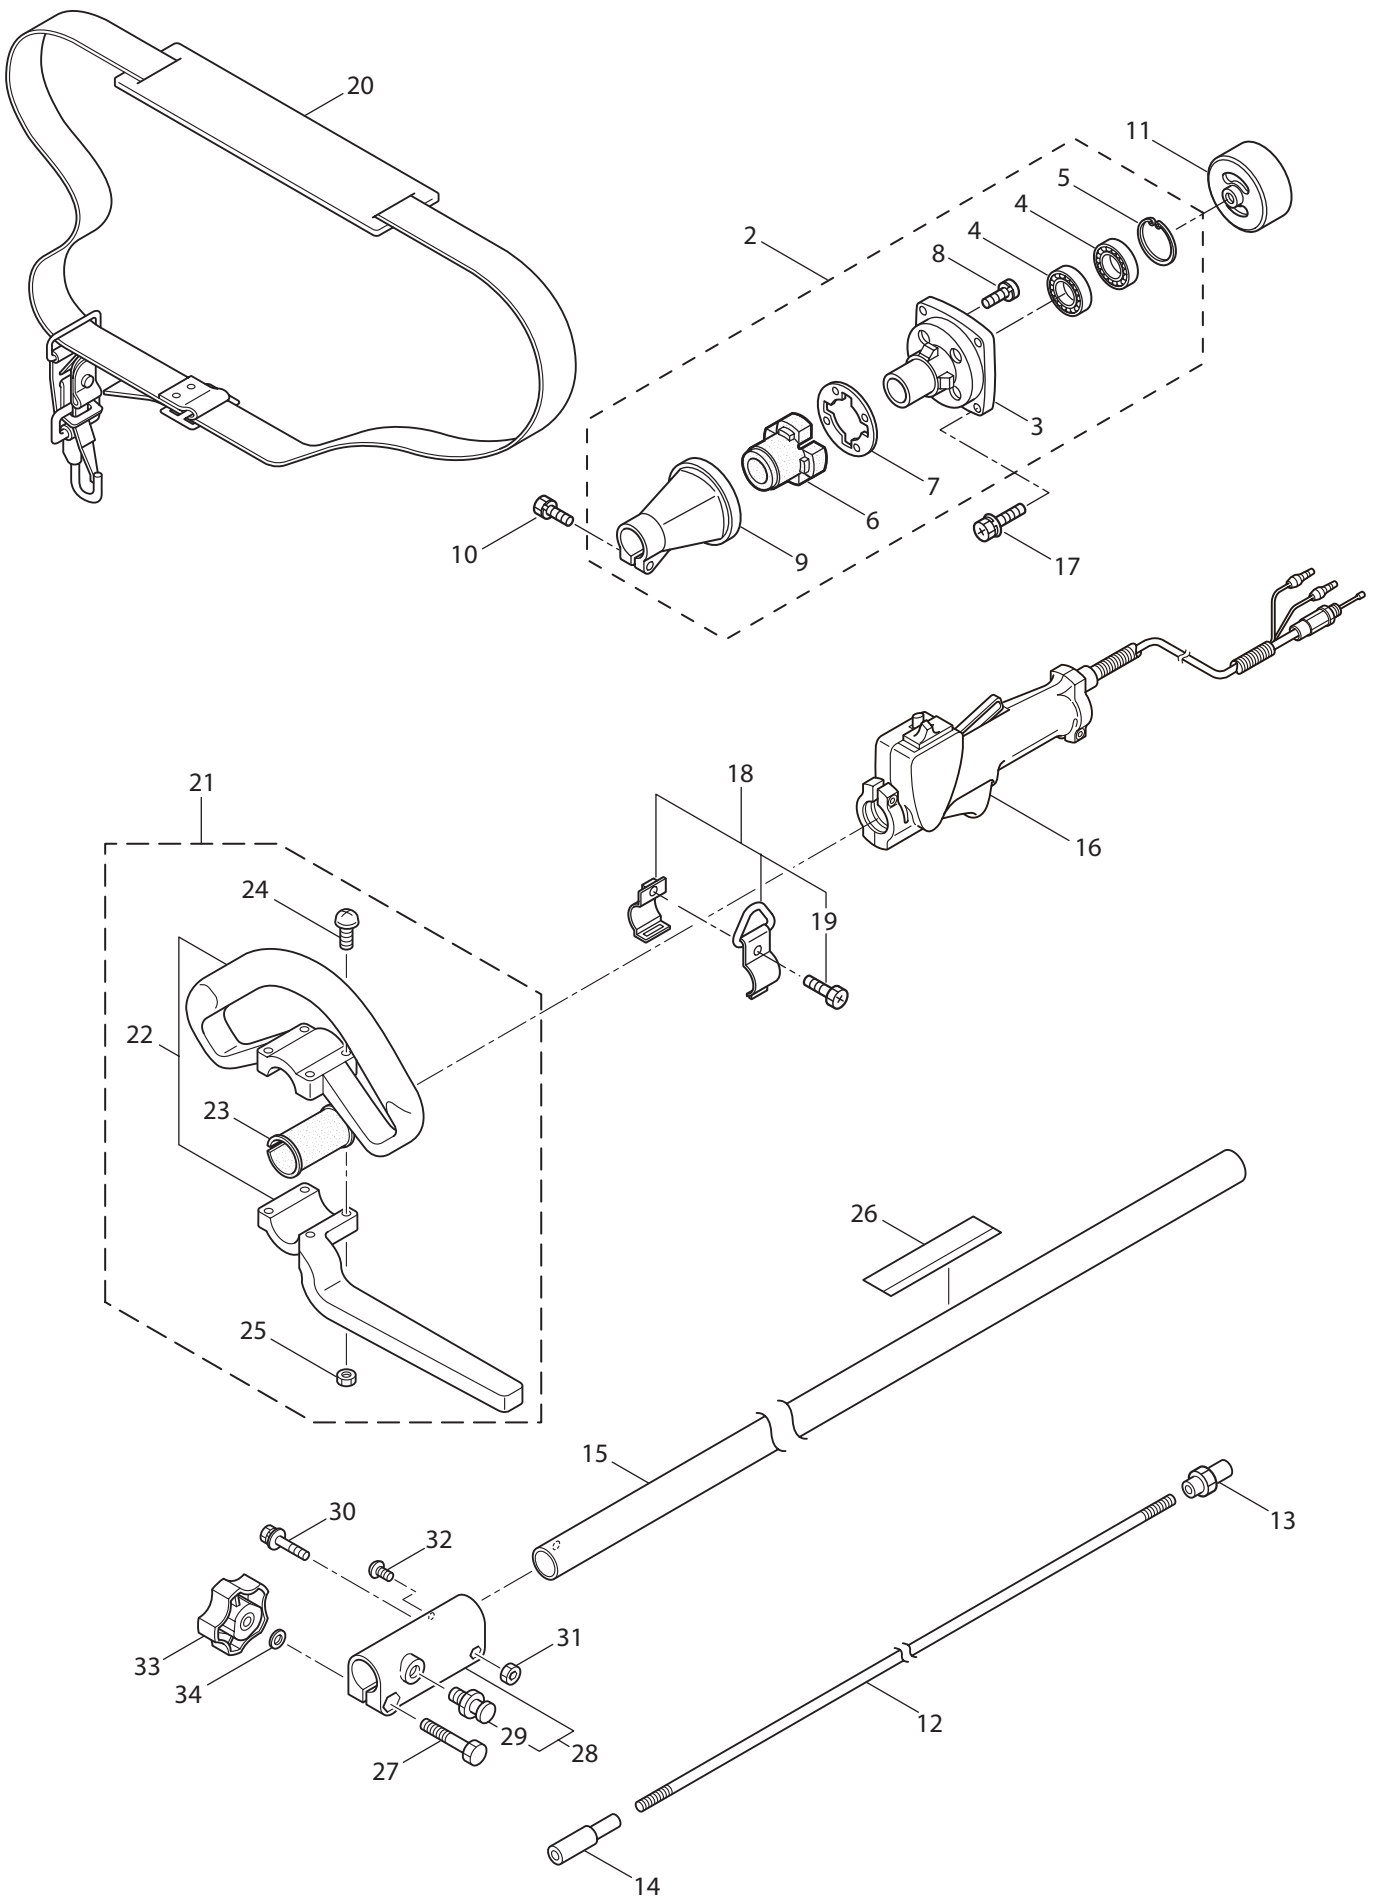

PARTS LIST

MC321RS

CONTENTS

1. MAIN BODY	1 ~ 2
2. ACCESSORIES.....	3 ~ 4
3. ENGINE.....	5 ~ 8
4. CARBURETOR, FUEL TANK	9 ~ 10

2008. 06.

P/N 522587

1. MC321RS
MAIN BODY

Ref. No.	Part No.	Part Name	Q'ty	Remarks
1-1	363480	MC321RS	1	
1-2	215512	Clutch Case Ass'y	1	Incl.3-9
1-3	214592	Bearing Case	1	
1-4	214161	Bearing	2	#6000ZZ
1-5	054676	Snap Ring	1	#26
1-6	214162	Buffer	1	
1-7	214163	Washer	1	
1-8	092033	Screw	4	M5x15
1-9	214593	Driveshaft Tube Adapter	1	
1-10	092561	Bolt	1	M5x25
1-11	054677	Clutch Drum	1	
1-12	219084	Driveshaft	1	
1-13	211464	Upper Adapt	1	
1-14	215276	Lower Adapt	1	
1-15	219085	Driveshaft Tube	1	
1-16	229001	Throttle Trigger	1	
1-17	817002	Bolt	4	M5x20
1-18	054691	Hanging Bracket Ass'y	1	Incl.19
1-19	089738	Bolt	1	M5x15
1-20	220533	Hanging Strap Ass'y	1	
1-21	222454	Loop Handle Ass'y	1	Incl.22-25
1-22	222520	Loop Handle	1	
1-23	213171	Packing	1	
1-24	222142	Screw	4	M5x28
1-25	081027	Nut	4	M5
1-26	227072	Label	1	MC261RS/MC321RS
1-27	089976	Bolt	1	M8x45
1-28	219490	Shaft Coupler Ass'y	1	
1-29	217171	Plunger Ass'y	1	
1-30	215351	Cap Screw	1	M5x25
1-31	089846	Nut	1	M5
1-32	219087	Cap Screw	1	M5x10
1-33	219088	Clamping Knob Ass'y	1	
1-34	550131	Washer	1	M8

2. MC321RS
ACCESSORIES

Ref. No.	Part No.	Part Name	Q'ty	Remarks
2-1	210418	Box Spanner	1	13x19x(+)
2-2	022865	Double-ended Wrench	1	8x10
2-3	219431	Wrench	1	3mm
2-4	219432	Wrench	1	4mm
2-5	219433	Wrench	1	5mm
2-6	229444	Instruction Manual	1	MC261/321
2-7	522587	Parts List	1	MC321RS